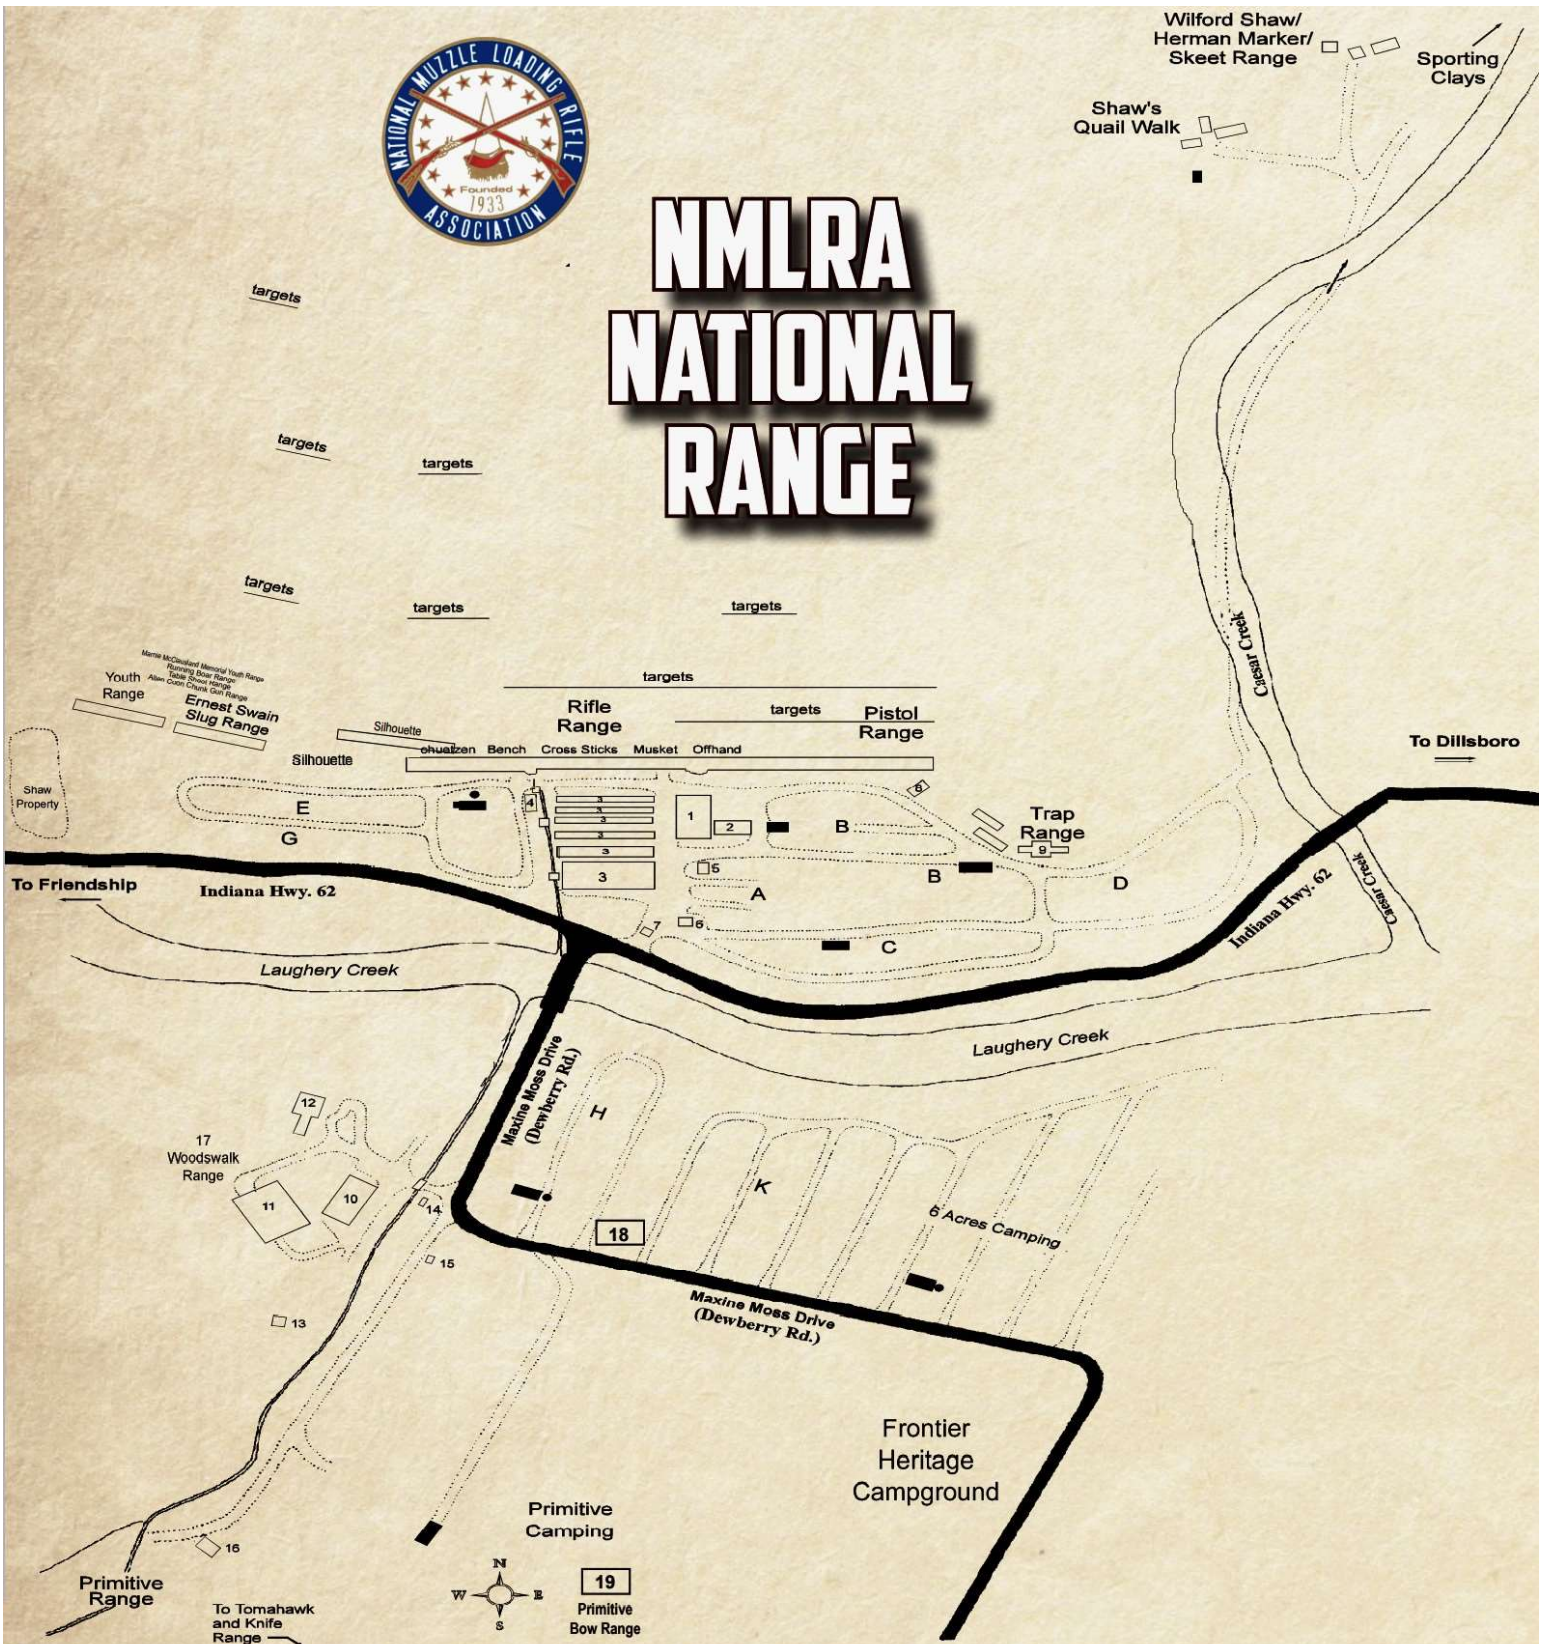

NMLRA NATIONAL RANGE

- 1. Clubhouse
Registration • Targets (Rifle) • Scoring
First Aid • Telephone • Lost and Found
Cafeteria
- 2. Concessions/Food
- 3. Commercial Row
- 4. Blacksmith Shop
Armory
- 5. Gunmaker's Hall

- 6. Camp Shack
Camping • Security • Lost and Found
- 7. Main Gate
- 8. Pistol Shack
- 9. Trap House
- 10. NMLRA Headquarters
Muzzle Blasts Office
- 11. Barn
- 12. Rand House Museum

- 13. Powder Magazine
- 14. Lunch Stand
- 15. Primitive Gate
- 16. Block House
- 17. Woodswalk Range
(behind the Rand House)
- 18. Education Building
- 19. Primitive Bow Range